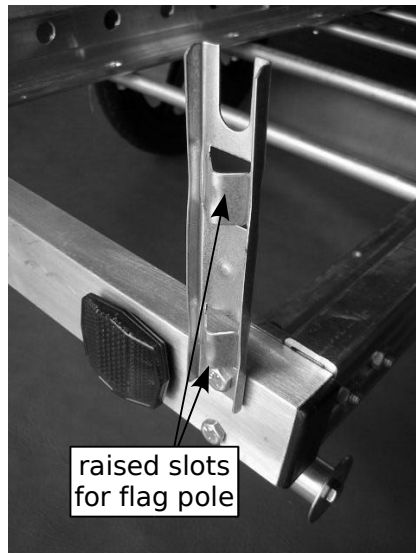

Flag Mounting Instructions

1. Mount the flag bracket under the upper right (or upper left) bolt of the rear rectangular crossmember as shown in the picture.
2. Insert the flag pole into the raised triangular slots of the flag mounting bracket.