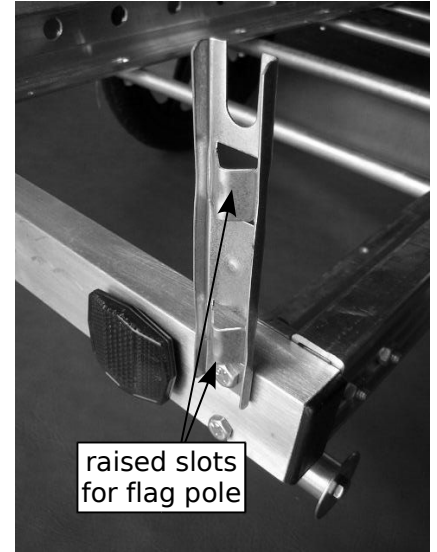

Flag Mounting Instructions

1. Mount the flag bracket under the upper right (or upper left) bolt of the rear rectangular crossmember as shown in the picture.
2. Insert the flag pole into the raised triangular slots of the flag mounting bracket.