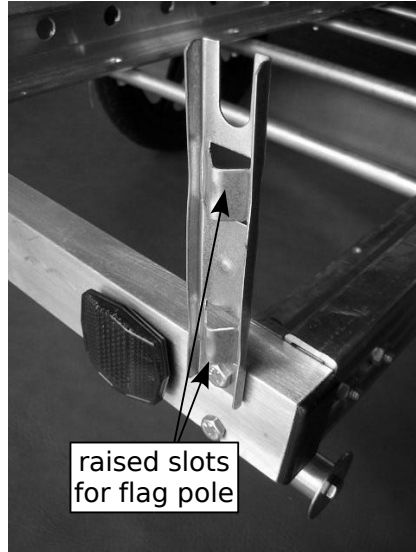

Flag Mounting Instructions

1. Mount the flag bracket under the upper right (or upper left) bolt of the rear rectangular crossmember as shown in the picture.
2. Insert the flag pole into the raised triangular slots of the flag mounting bracket.